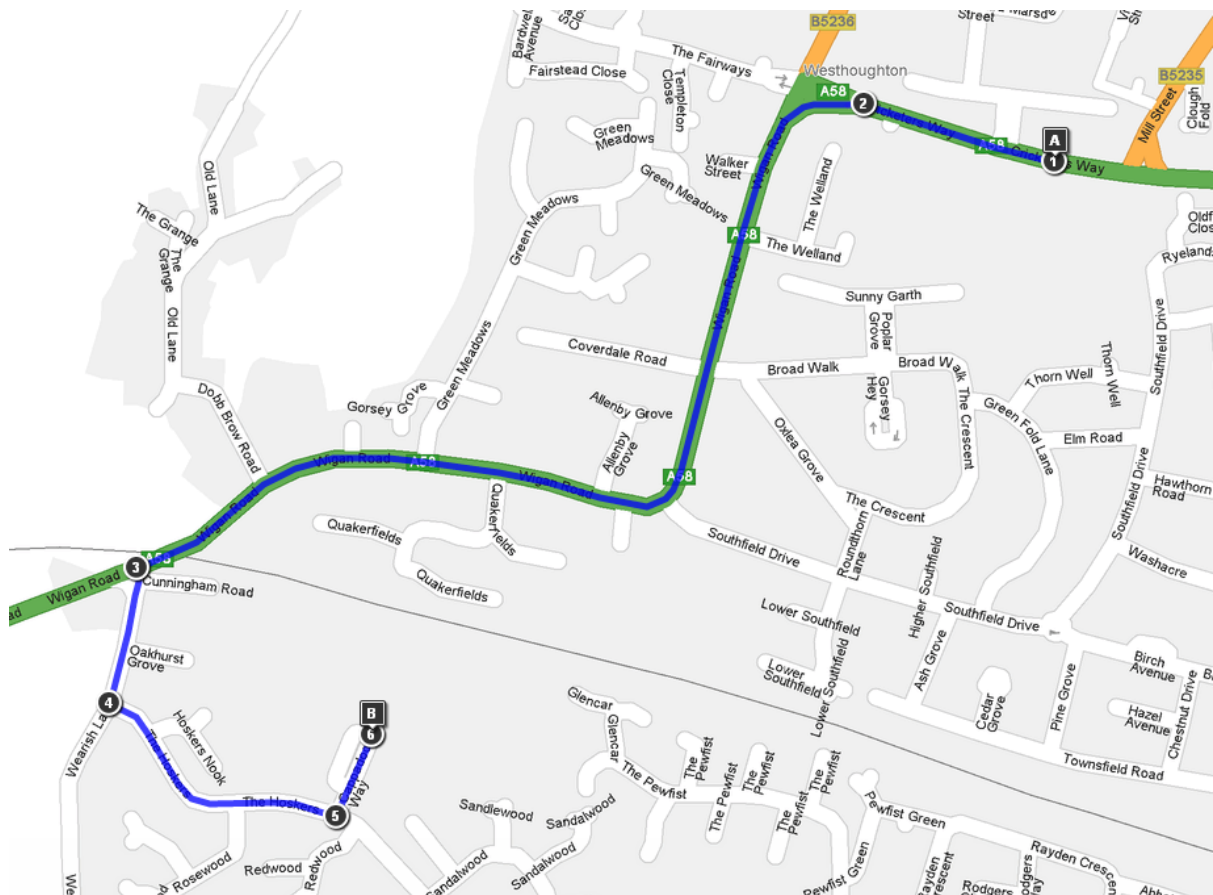

# Westhoughton Cricket Club, Cappadocia Way, BL5 2FB

Distance: **1.16 miles**, about **3 minutes**

## **A** Cricketers Way (A58), Westhoughton, Bolton, Lancashire, England, BL5 2

- |   |  |           |
|---|--|-----------|
| 1 | 📍 Depart on <b>Cricketers Way</b> <b>A58</b>   | 0.1 miles |
| 2 | ⬅️ Turn left onto <b>Wigan Road</b> <b>A58</b> | 0.7 miles |
| 3 | ⬅️ Turn left onto <b>Wearish Lane</b>          | 0.1 miles |
| 4 | ⬅️ Turn left onto <b>The Hoskers</b>           | 0.2 miles |
| 5 | ⬅️ Turn left onto <b>Cappadocia Way</b>        | 0.1 miles |
| 6 | 📍 Arrive at your destination                   |           |

## **B** westhoughton